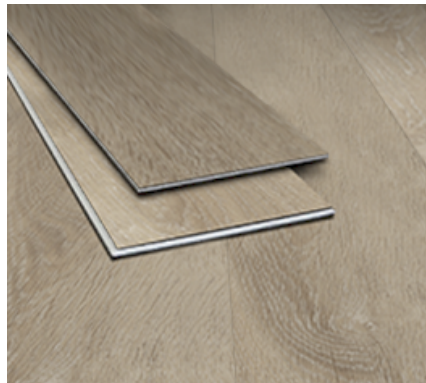

Rustic Mojave LVP Flooring

Specifications

Item No	808857934338	Profile/edges	micro bevel
Flooring group	Luxury Vinyl Plank	Planks Description	Single length planks: all planks are same dimensions
Price	3.15/sq ft	Warranty	30 Yrs Structural and Finish (residential)
Species	SPC Rigid Core Luxury Vinyl	Acclimation period	no acclimation needed
Sq ft/box	28.68	Weight/box	61
Finish	Accuseal Ultra with aluminum oxide	Planks/box	10
Surface	Textured	Radiant Heat Safe	Yes
Length	4 ft (1220 mm)	High traffic	Yes
Width	7-1/8 in (181 mm)	Pet friendly	Yes
Thickness	3/16 in (5mm - includes 1mm cork pad)	Install below grade	Yes
Wear layer	20 mil	Floating installation	Yes
Profile	Click Lock	Installation	Floating or Glue Down