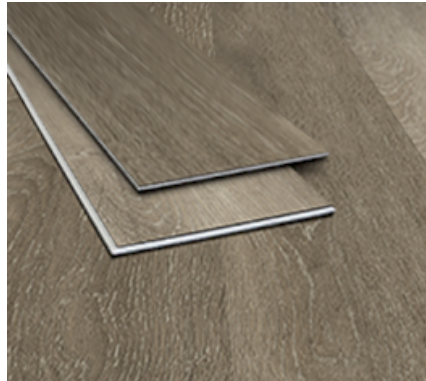

Harvest Moon LVP Flooring

Specifications

Item No	808857565563	Profile/edges	micro bevel
Flooring group	Luxury Vinyl Plank	Planks Description	Single length planks: all planks are same dimensions
Price	3.15/sq ft	Warranty	30 Yrs Structural and Finish (residential)
Species	SPC Rigid Core Luxury Vinyl	Acclimation period	no acclimation needed
Sq ft/box	28.68	Weight/box	61
Finish	Accuseal Ultra with aluminum oxide	Planks/box	10
Surface	Textured	Radiant Heat Safe	Yes
Length	4 ft (1220 mm)	High traffic	Yes
Width	7-1/8 in (181 mm)	Pet friendly	Yes
Thickness	3/16 in (5mm - includes 1mm cork pad)	Install below grade	Yes
Wear layer	20 mil	Floating installation	Yes
Profile	Click Lock	Installation	Floating or Glue Down