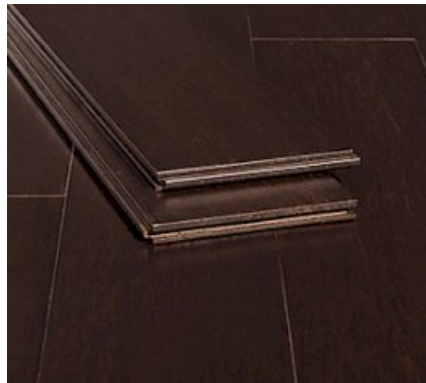

## Java Bamboo Flooring

### Specifications

<b>Item No</b>	733074274472	<b>Warranty</b>	Lifetime Structural and Finish (residential)
<b>Flooring group</b>	Strand Woven	<b>R value</b>	0.54
<b>Price</b>	5.02/sq ft	<b>Moisture content</b>	ASTM D4442, Oven Dry Method: 6%-10% average
<b>Species</b>	Moso Bamboo aged 5-7 Years	<b>SurfSlip resistance</b>	Coefficient of Friction: ASTM D2394 Average; Static 0.586; Sliding 0.59
<b>Sq ft/box</b>	16.97	<b>Flammability</b>	ASTM E648: Class 1 Interior
<b>Finish</b>	Accuseal Ultra with aluminum oxide	<b>Smoke density</b>	ASTM E622: Max 344 flaming, 192 non-flaming
<b>Surface</b>	flat_smooth	<b>Dimensional</b>	ASTM D1037 50/90% RH,
<b>Janka rating</b>	5342	<b>Stability</b>	Linear .03, Thickness 1.52, Width .20
<b>Grain</b>	Strand Woven	<b>Coating adhesion</b>	Classification: 5B
<b>Sustainability</b>	Lacey Act Compliant. FSC®-Certified Available By Request.	<b>Acclimation period</b>	72 hrs (7 days recommended for extra humid/dry climates)
<b>Nailing info</b>	18 ga cleat 1 1/2 in to 2 in	<b>Weight/box</b>	52
<b>Length</b>	6 ft (1850 mm)	<b>Planks/box</b>	6
<b>Width</b>	5-5/8 in (142 mm)	<b>Radiant Heat Safe</b>	Yes
<b>Thickness</b>	9/16 in (14 mm)	<b>High traffic</b>	Yes
<b>Wear layer</b>	Strand bamboo all the way through (no wear layer)	<b>Pet friendly</b>	Yes
<b>Profile</b>	Tongue and Groove	<b>Install below grade</b>	No
<b>Profile/edges</b>	micro bevel	<b>Floating installation</b>	No
<b>Planks Description</b>	Single length planks: all planks are same dimensions	<b>Installation</b>	Nail Or Glue Down