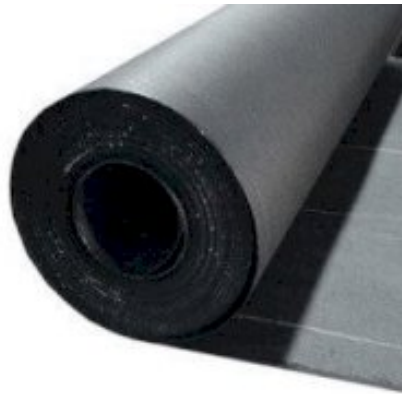

## 15 LB Asphalt Saturated Felt Paper 432 SF Flooring

**Length** 144 ft

**Width** 36 in

**Thickness** 1 mm

**Wear layer**

**Profile**

**Profile/edges**

**Planks Description**

**Warranty** Lifetime