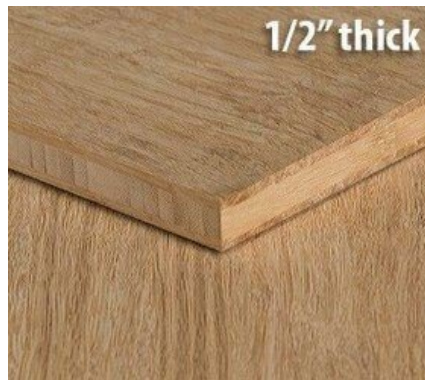

## 1/2 inch Natural Strand Unfinished Bamboo Plywood Flooring