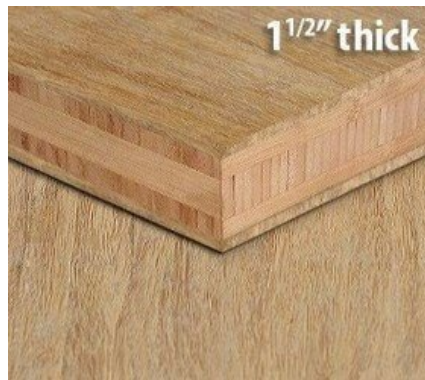

1-1/2 inch Natural Strand Unfinished Bamboo Plywood Flooring

Specifications

Item No 733074276490

Flooring group

Price 503.54/sq ft

Species

Sq ft/box 0

Finish Unfinished

Surface flat_smooth

Length 8 ft

Width 4 ft

Thickness 1-1/2"

Wear layer

Profile

Profile/edges

Planks Description