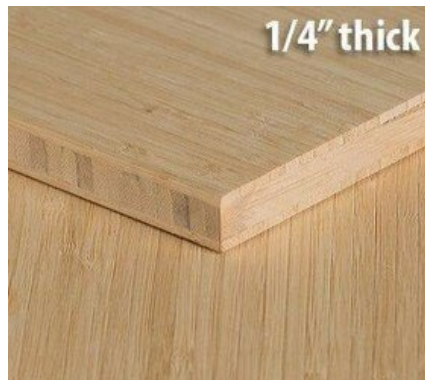

1/4 inch Natural Vertical Unfinished Bamboo Plywood Flooring

Specifications

Item No 733074276469

Flooring group

Price 166.99/sq ft

Species

Sq ft/box 0

Finish Unfinished

Surface flat_smooth

Length 8 ft

Width 4 ft

Thickness 1/4"

Wear layer

Profile

Profile/edges

Planks Description