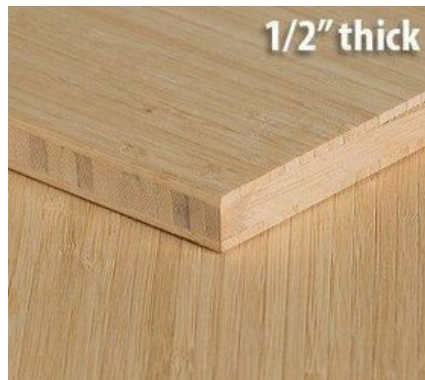

## 1/2 inch Natural Vertical Unfinished Bamboo Plywood Flooring